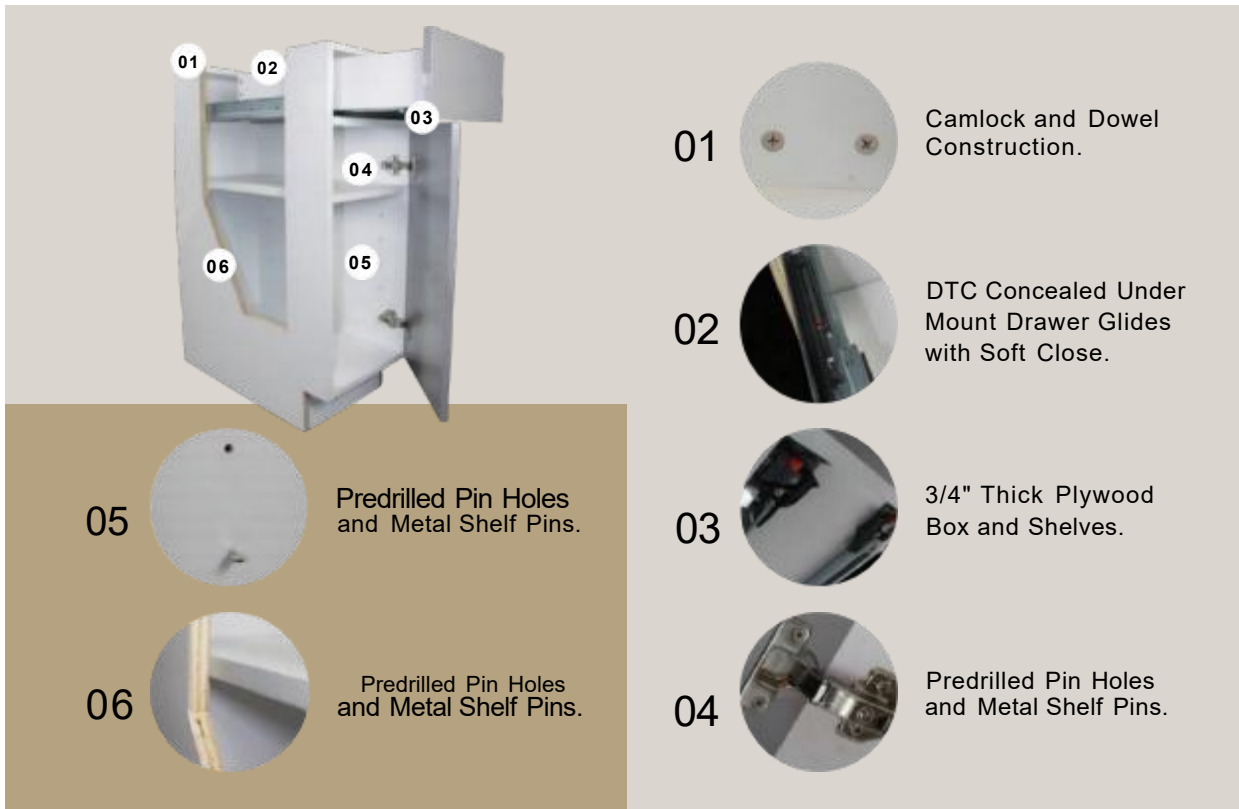

EDITION
2026

01

Camlock and Dowel Construction.

02

DTC Concealed Under Mount Drawer Glides with Soft Close.

03

3/4" Thick Plywood Box and Shelves.

04