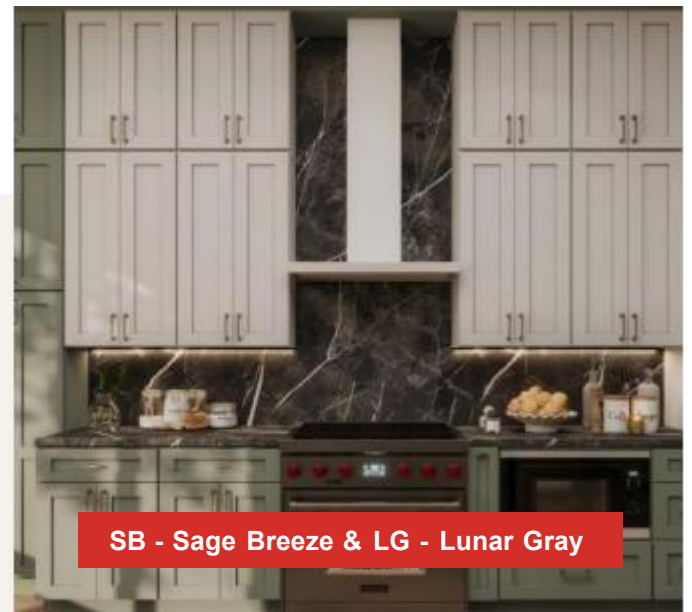

Kitchen Design

SHOWCASE

RW-Rustic Wood

SB - Sage Breeze

SB - Sage Breeze & LG - Lunar Gray

OB - Oak Blonde & OS - Oak Shade

MB - Matt Black

SAO - Slim Amber Oak & SIB - Slim Iron Black