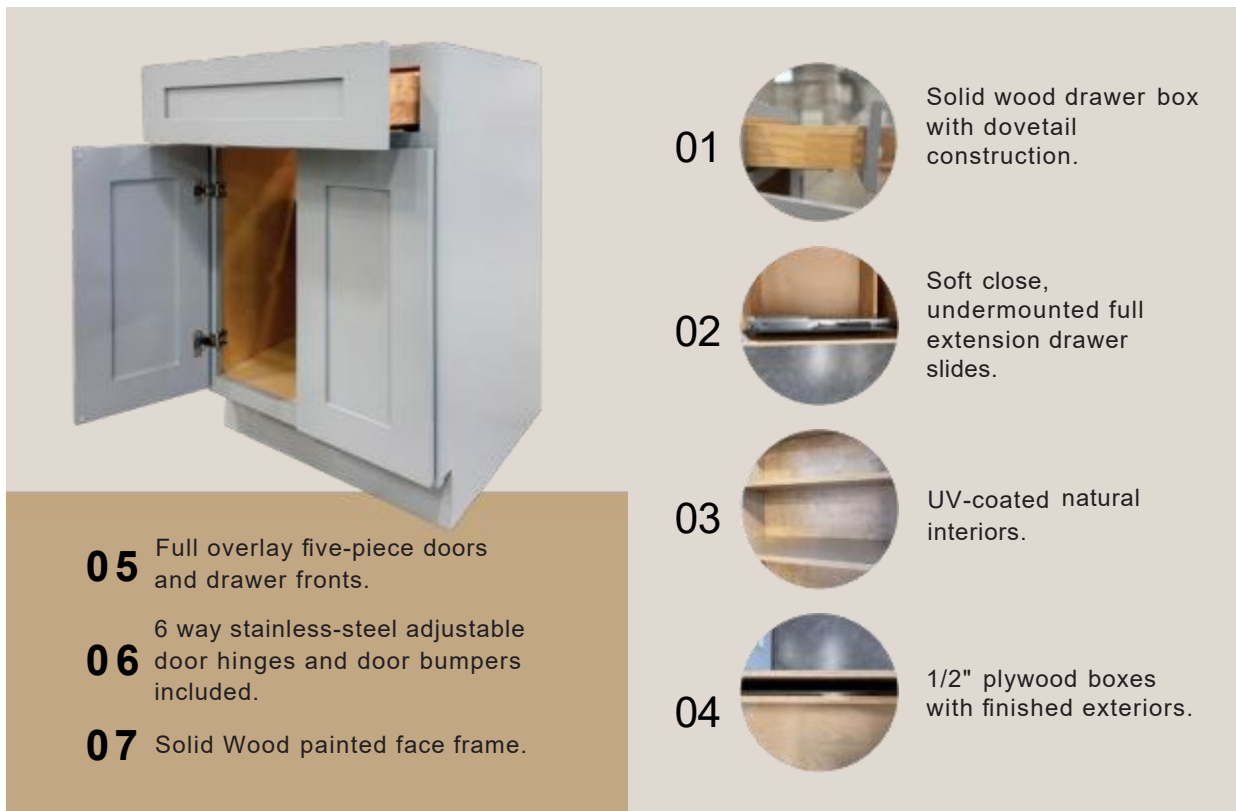

A Door & Drawer Front: Full overlay, 5-pieces door & drawer, solid wood with MDF center panel.

B Face Frame: 3/4" solid wood frame

C Cabinet Box: 1/2" cabinet grade plywood box.

D Drawer Box: Solid wood, dovetail construction, 2 1/2 depth