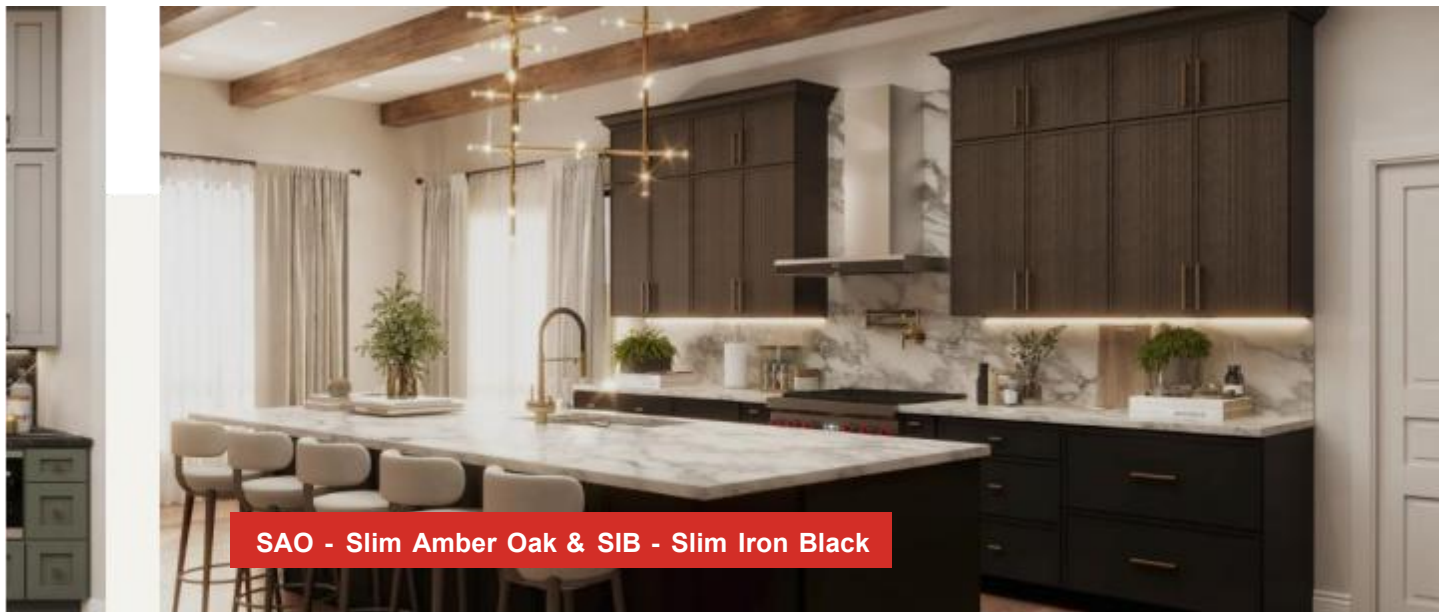

Kitchen Design

SHOWCASE

RW-Rustic Wood

SB - Sage Breeze

SB - Sage Breeze & LG - Lunar Gray

OB - Oak Blonde & OS - Oak Shade

MB - Matt Black

SAO - Slim Amber Oak & SIB - Slim Iron Black